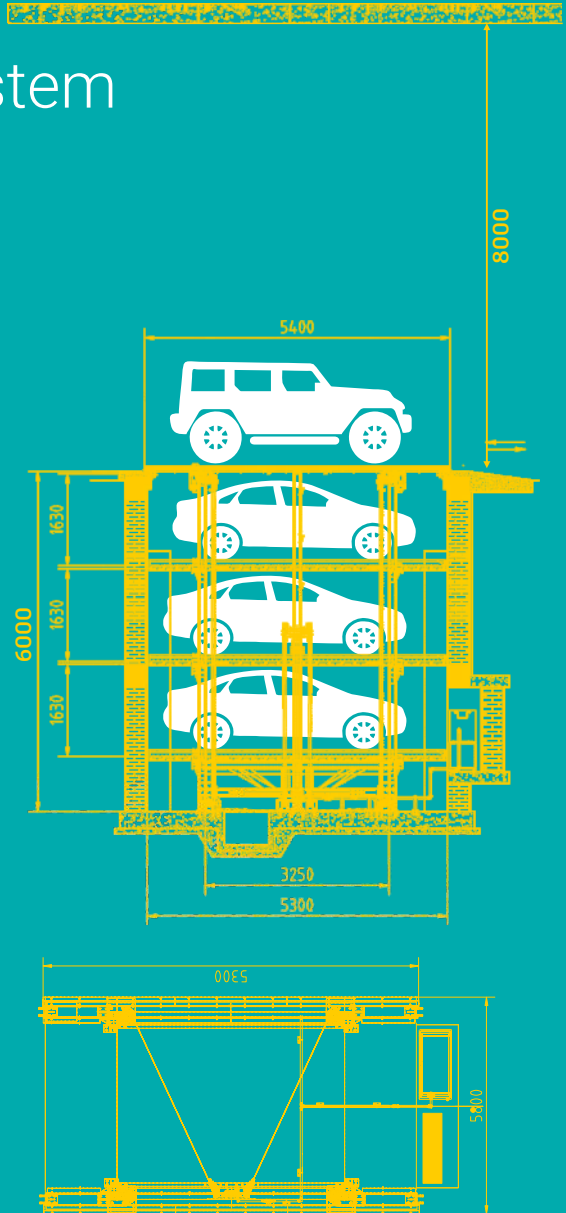

# Triple System

SPECIFICATION		
PARKING SYSTEM	Triple	
TYPE	_____	
PARKING CAPACITY	3	
AVAILABLE CAR(mm) (L*W*H)	sedans ≤ 1600*2000*5200	
CAR WEIGHT (Kg)	2100	
motor	Vertical ( kw )	3.7
	Horizontal ( kw )	_____
speed	Vertical ( m/min )	8 ~ 3.6
	Horizontal ( m/min )	_____
Power	Ac 380v 3 ph 50 Hz	
Generator ( kw/kva ) (Optional)	15 kva	

# Quadrople System

SPECIFICATION		
PARKING SYSTEM	QUAD	
TYPE	_____	
PARKING CAPACITY	4	
AVALABLE CAR(mm) (L*W*H)	sedan≤ 1600*2000*5200	
CAR WEIGHT (Kg)	2100	
motor	Vertical ( kw)	11
	Horizontal ( kw)	_____
speed	Vertical ( m/min)	6 ~ 5
	Horizontal ( m/min)	_____
Power	Ac 380v 3 ph 50 Hz	
Generator ( kw/kva) (Optional)	25 kva	